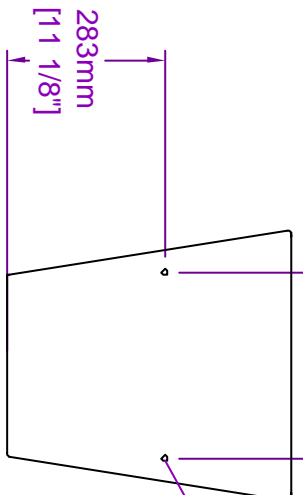

975mm
[3'-2 3/8"]

862mm
[2'-9 15/16"]

128mm
[5 1/16"]

Connection options include
Speakon, EP6 and terminal block.

484mm
[1'-7 1/16"]

510mm
[1'-8 1/16"]

18°

276mm
[10 7/8"]

283mm
[11 1/8"]

333mm
[1'-1 1/8"]

M10 fixing points
9 positions:
2 each top, bottom & sides
1 centre lower back

All dimensions in mm and inches

Copyright Funktion-One Research Ltd 20/10/2000 Last revised 10/03/2008