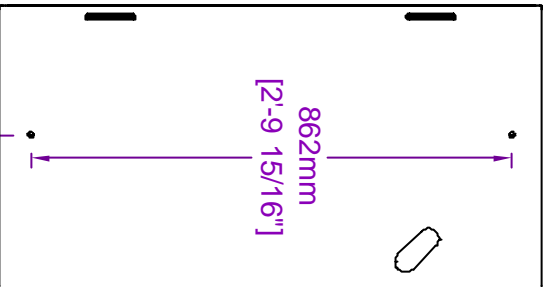

975mm
[3'-2 3/8"]

862mm
[2'-9 15/16"]

128mm
[5 1/16"]

Connection options include
Speakon, EP6 and terminal block.

484mm
[1'-7 1/16"]

510mm
[1'-8 1/16"]

18°

276mm
[10 7/8"]

283mm
[11 1/8"]

333mm
[1'-1 1/8"]

M10 fixing points
9 positions:
2 each top, bottom & sides
1 centre lower back

All dimensions in mm and inches

Copyright Funktion-One Research Ltd 20/10/2000 Last revised 10/03/2008