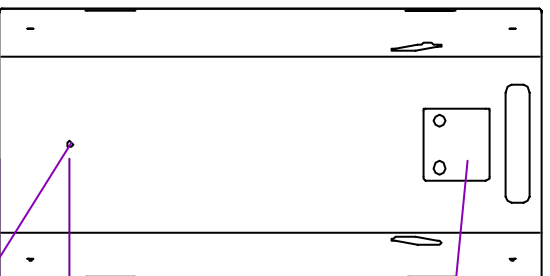

975mm
[3'-2 3/8"]

862mm
[2'-9 15/16"]

128mm
[5 1/16"]

Connection options include
Speakon, EP6 and terminal block.

484mm
[1'-7 1/16"]

510mm
[1'-8 1/16"]

18°

276mm
[10 7/8"]

283mm
[11 1/8"]

333mm
[1'-1 1/8"]

M10 fixing points
9 positions:
2 each top, bottom & sides
1 centre lower back

All dimensions in mm and inches

Copyright Funktion-One Research Ltd 20/10/2000 Last revised 10/03/2008