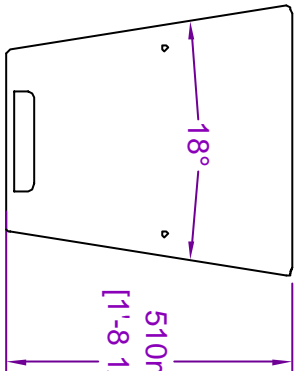

975mm
[3'-2 3/8"]

862mm
[2'-9 15/16"]

128mm
[5 1/16"]

Connection options include
Speakon, EP6 and terminal block.

484mm
[1'-7 1/16"]

510mm
[1'-8 1/16"]

18°

276mm
[10 7/8"]

283mm
[11 1/8"]

333mm
[1'-1 1/8"]

M10 fixing points
9 positions:
2 each top, bottom & sides
1 centre lower back

All dimensions in mm and inches

Copyright Funktion-One Research Ltd 20/10/2000 Last revised 10/03/2008