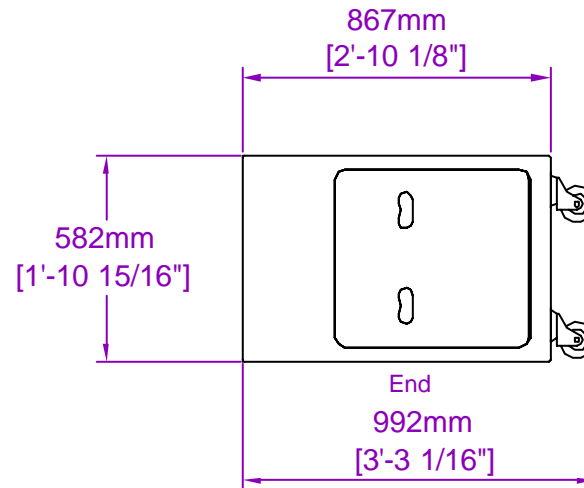

Back
1210mm
[3'-11 5/8"]

A6 amplifier module
Can be fitted or retrofitted
to any F221 enclosure.

Top

Front
1686mm
[5'-6 3/8"]

All dimensions in mm and inches

Copyright Funktion-One Research Ltd 24/05/2006 Last revised 08/01/2008